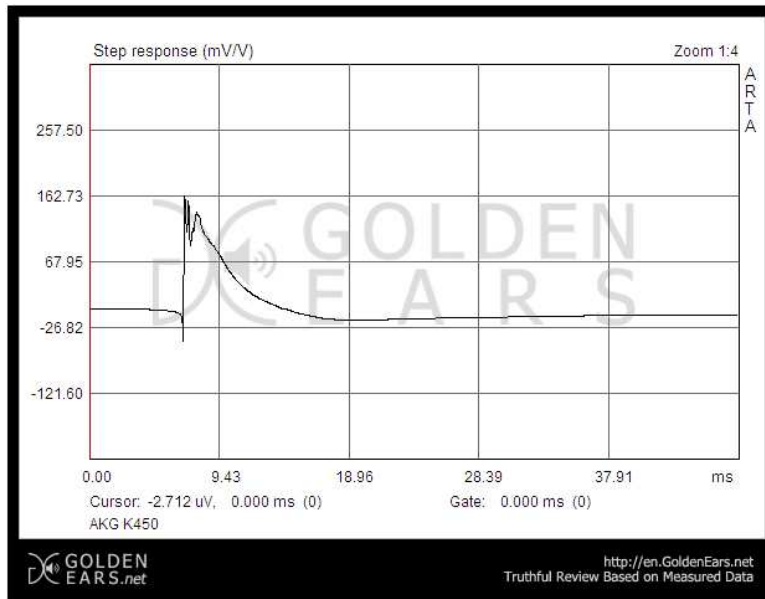

02. Step Response