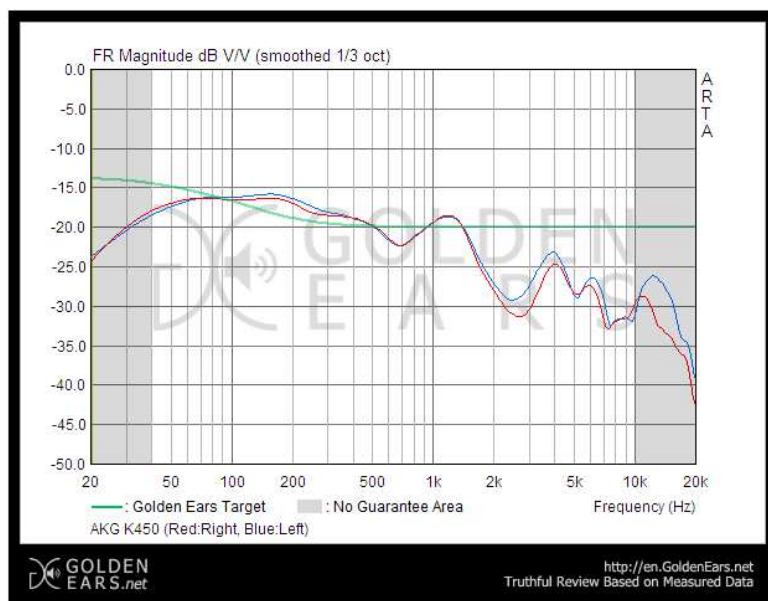

01. Frequency Response

Red:Right, Blue:Left

Diffuse Sound Field Equalization + The small room X-Curve Compensation
for more information : [How we measure (Earphones, Headphones)](#)