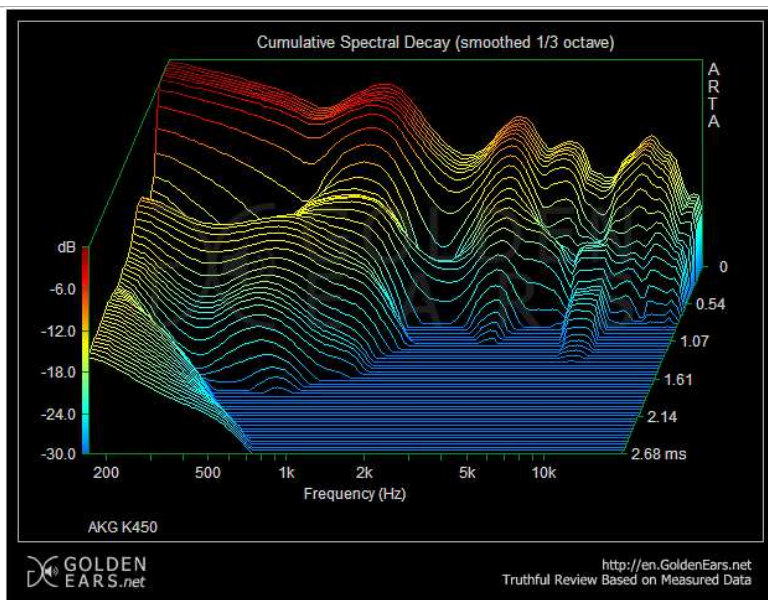

05. Impedance & Phase

06. Reviewer's Opinion

Note.

The following chart is an expression of the reviewer's opinion on this product's measured data and perceived sound, and may include bias from using the Golden Ears reference unit as a standard.

Property	-5	Characteristic	+5
Transparency / Coloration	Veiled		Clear
Dynamics	Compressed		Natural
High Resolution	Dull		Vivid
Treble relative to midrange	Dark		Light
Treble texture	Rough		Soft
Bass relative to midrange	Thin		Boomy
Bass texture	Fluid		Solid

Images, text and measured data by [Golden Ears Corporation](http://en.goldenears.net) is licensed under a [Creative Commons Attribution-NonCommercial-NoDerivs 3.0 Unported License](https://creativecommons.org/licenses/by-nc-nd/3.0/).

Golden Ears Test System - for more information (Link)

1. HATS: Bruel & Kjaer - Head and Torso Simulator Type 4128C
2. Microphone Amplifier: Bruel & Kjaer - NEXUS Conditioning Amplifier
3. Audio Interface: Lynx L22
4. DAC: Golden Ears D/A Converter
5. Headphone Amplifier: Golden Ears Headphone Amplifier