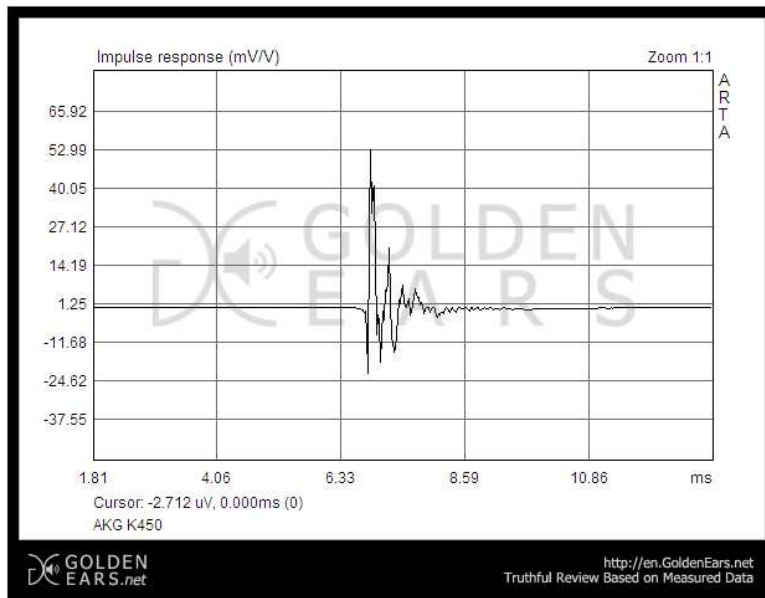

03. Impulse Response

04. Cumulative Spectral Decay