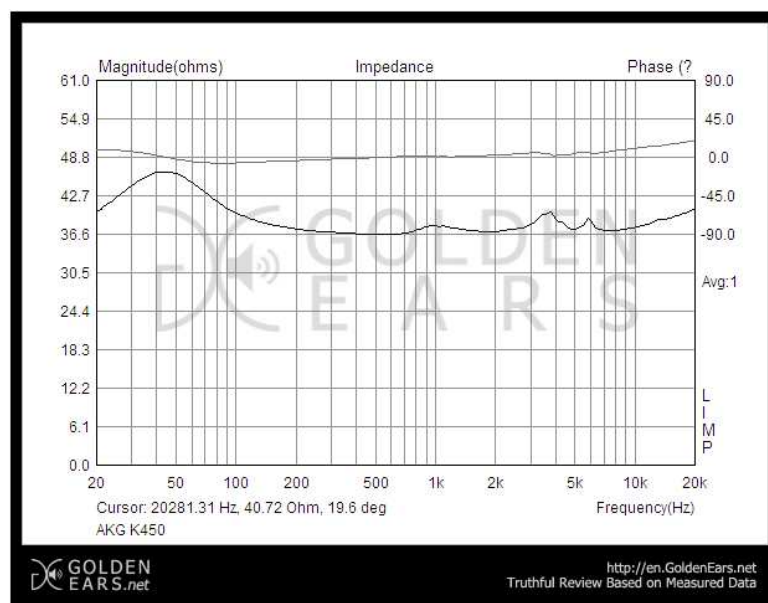

05. Impedance & Phase

06. Reviewer's Opinion

Note.

The following chart is an expression of the reviewer's opinion on this product's measured data and perceived sound, and may include bias from using the Golden Ears reference unit as a standard.

Property	-5	Characteristic	+5
Transparency / Coloration	Veiled		Clear
Dynamics	Compressed		Natural
High Resolution	Dull		Vivid
Treble relative to midrange	Dark		Light
Treble texture	Rough		Soft
Bass relative to midrange	Thin		Boomy
Bass texture	Fluid		Solid

Images, text and measured data by [Golden Ears Corporation](http://en.goldenears.net) is licensed under a [Creative Commons Attribution-NonCommercial-NoDerivs 3.0 Unported License](https://creativecommons.org/licenses/by-nc-nd/3.0/).

Golden Ears Test System - for more information (Link)

1. HATS: Bruel & Kjaer - Head and Torso Simulator Type 4128C
2. Microphone Amplifier: Bruel & Kjaer - NEXUS Conditioning Amplifier
3. Audio Interface: Lynx L22
4. DAC: Golden Ears D/A Converter
5. Headphone Amplifier: Golden Ears Headphone Amplifier